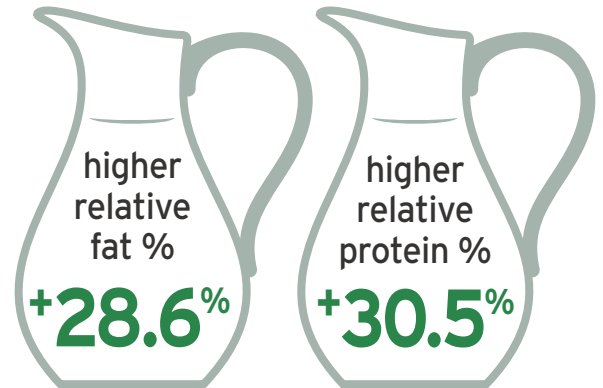

INCREASED GRAZING PROFITABILITY

*CDCB Aug 2016

HIGH VALUE MILK

*CDCB Aug 2016

+1.3%
Daughter Pregnancy Rate

-0.8%
Difficult Calving Percentage

*CDCB Aug 2016

GrazingPro Sires are selected to produce more black calves

More cows are culled for udder health in grazing systems

*CDCB Aug 2016

LOW INPUT } GrazingPro sires create low to moderate stature while maintaining strength and durability

Pasture Perfect

THE SEMEX DIFFERENCE