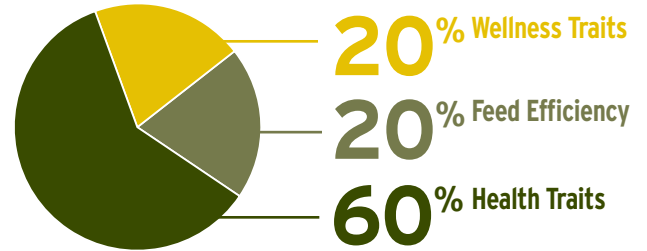

INCLUDES FEED EFFICIENCY AND WELLNESS TRAITS

HIGHER FERTILITY DAUGHTERS

+2.2%
Higher cow conception rate

+1.0%
Higher heifer conception rate

Sire Conception Rates from CDCB, April 2017.

IMPROVED REPRODUCTIVE PERFORMANCE

CDNB proof data, April 2017.

**LOWER COST
HIGHER PROFIT =**

\$118
Higher Net Merit \$
compared to other bulls

CDNB proof data, April 2017.

Healthy and Feed Efficient

THE SEMEX DIFFERENCE