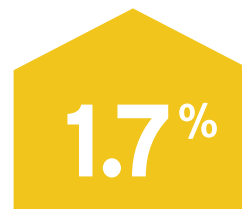

Higher Daughter Pregnancy Rate